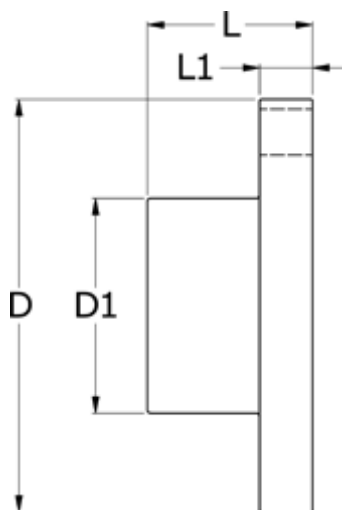

# Data Sheet

Article number: 330712501

Description: Coupling Rupex size 125  
Part 1

## Measures

---

D	= 125
D1	= 65
L	= 50
L1	= 16
Max bore	= 40
Torque (N m)	= 350